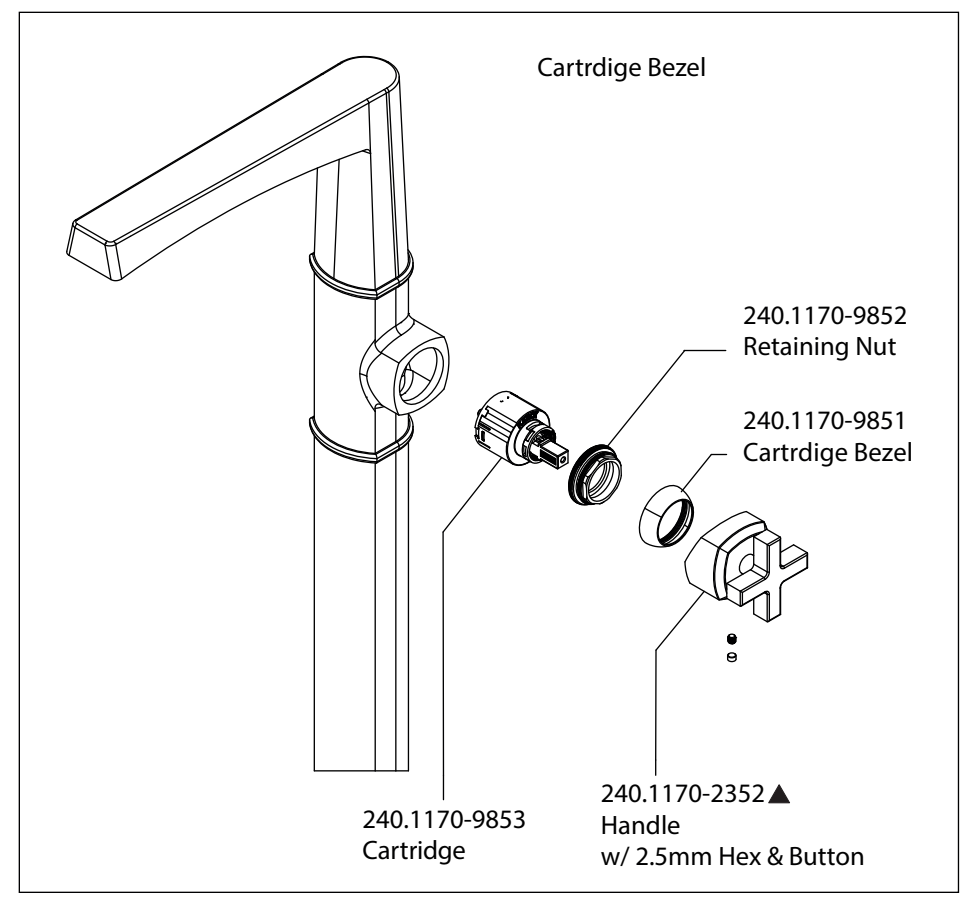

Product Parts Breakdown

isenberg
innovation+design

240.1170

Ver 2.56